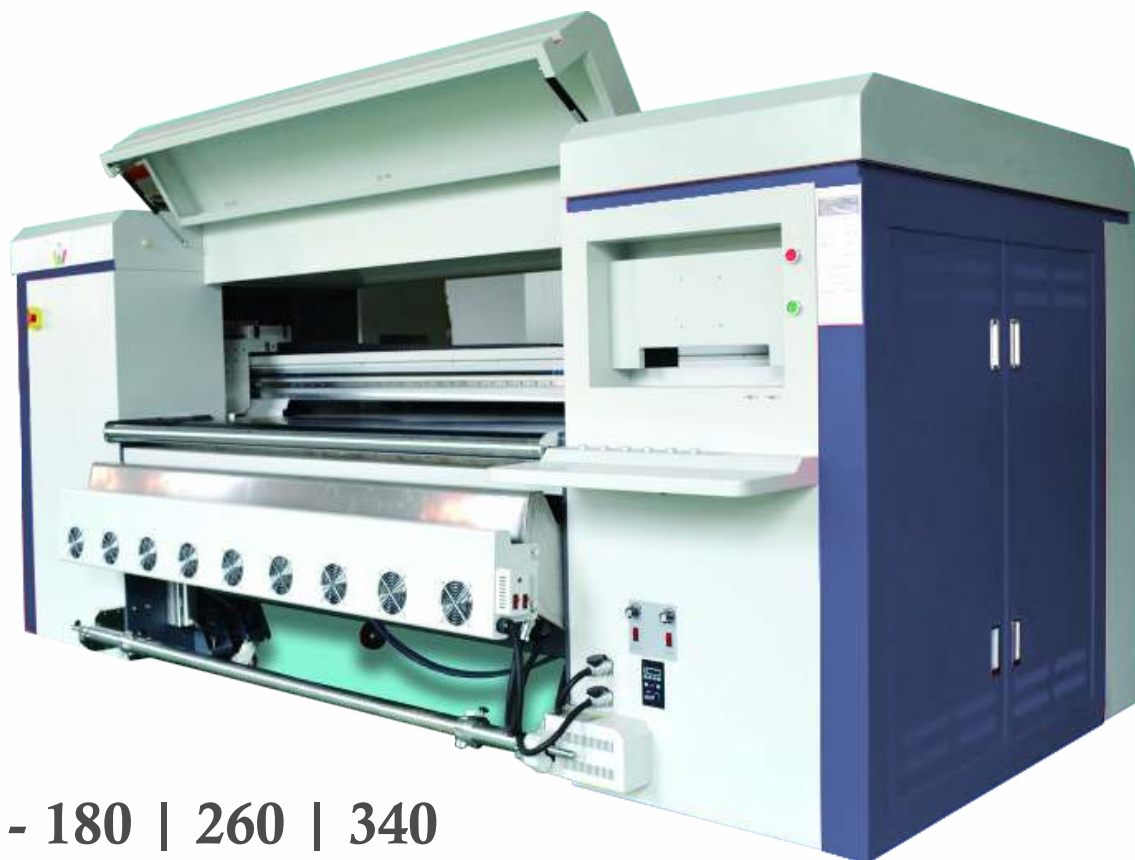

# Large Format Inkjet Printer (Direct)

**D8 - 180 | 260 | 340**

## Features

- 8 Epson DX5 printheads
- Production speed of 55 sqm/hr (6 pass High Quality)
- 1.8m, 2.6m and 3.4m printing width
- Ideal for sampling, delicate media and small production runs
- Entry level large format inkjet printer (Direct)
- Suitable for a variety of small batch production
- Integrated material feeding, printing, drying, and winding which is convenient and quick
- Equipped with professional belt transmission system for automatic cleaning & drying to guarantee continuous printing process and printing precision
- Reactive, Disperse, Pigment and Acid ink from Jaysynth

## Specifications\*

<b>Machine model</b>	<b>D8 - 180   260   340</b>		
<b>Printhead</b>	8 Epson DX5 Printheads		
<b>Print mode &amp; speed</b>	Pass	Quality	Speed (60" width Media)
	4 Pass	Good	72 sqm/hr
	6 Pass	Excellent	55 sqm/hr
	8 Pass	Best	42 sqm/h
<b>Printing width</b>	1800mm / 2600mm / 3200mm		
<b>Ink color (8 colour)</b>	K,C,M,Y,LC,LM, Grey, Red, Orange, Blue		
<b>Types of ink supported</b>	Reactive / Disperse / Acid		
<b>Image type</b>	JPEG/TIFF, BMP file format and RGB/CMYK color mode		
<b>Media type</b>	Suitable for all types of flexible media of thickness upto - 15mm		
<b>RIP software</b>	Neostampa		
<b>Transfer medium</b>	Belt system, automatic media feeding and take-up		
<b>Power</b>	14 KW		
<b>Power supply</b>	Three phase AC+ ground 380V $\pm$ 10% ; Printing system 10A, heating system 20A 50HZ		
<b>Compressed air</b>	Air flow after acuity: 0.3m <sup>3</sup> /min, air pressure - 6 kg		
<b>Work environment</b>	Temperature 22°C-26°C, humidity 55%-65%		
<b>Weight</b>	1400 kg		